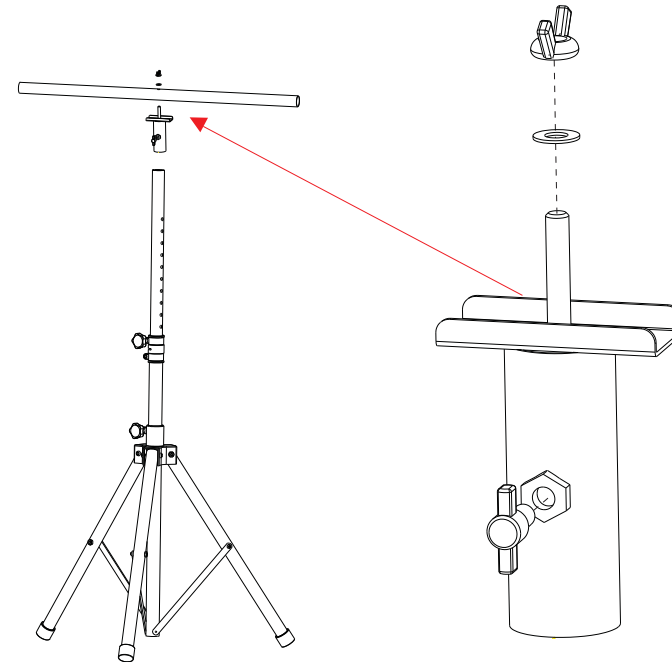

The TOP1 can be mounted onto any 35mm stand. It has been designed to be used in addition with the Novopro BAR1 extension bar but it can used with any suitable extension bar

■ **Novopro TOP1 35mm speaker stand top hat adaptor**