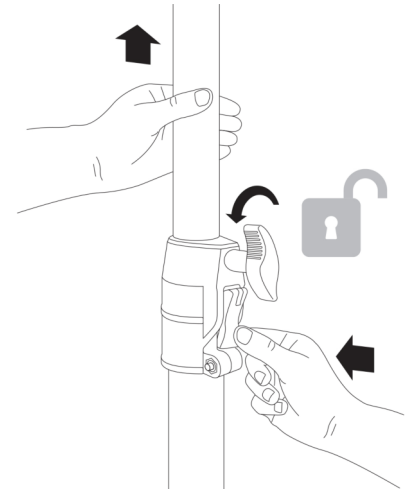

Novopro ASP2

Adjustable speaker pole with auto-lock ratchet system

Quality engineered
Adjustable speaker pole
Auto-lock ratchet system
Easy & fast setup

Auto-lock ratchet system for safe & easy operation

Street price **£19.95** inc VAT

- Extremely well engineered speaker pole
- Auto-lock ratchet system
- All metal pole construction
- Fits into the industry standard, 35mm Ø top pole for universal compatibility
- Fits into the industry standard, 35mm Ø bottom pole mounting for universal compatibility
- Height: 880mm – 1330mm / 34.6 inches
- Maximum load: 60Kg / 132lb
- Material: Ø 35mm / 1.37 inches aluminium pole and steel outer pole
- Surface and colour: black powder coated
- Weight: 1.05Kg / 2lb 5oz

The Novopro ASP2 speaker pole has been designed for ease of use as well as safety. The pole has an integral auto-lock ratchet system which allows you to adjust the height and lock the pole to that height without the usual slipping and hassle of standard speaker poles.